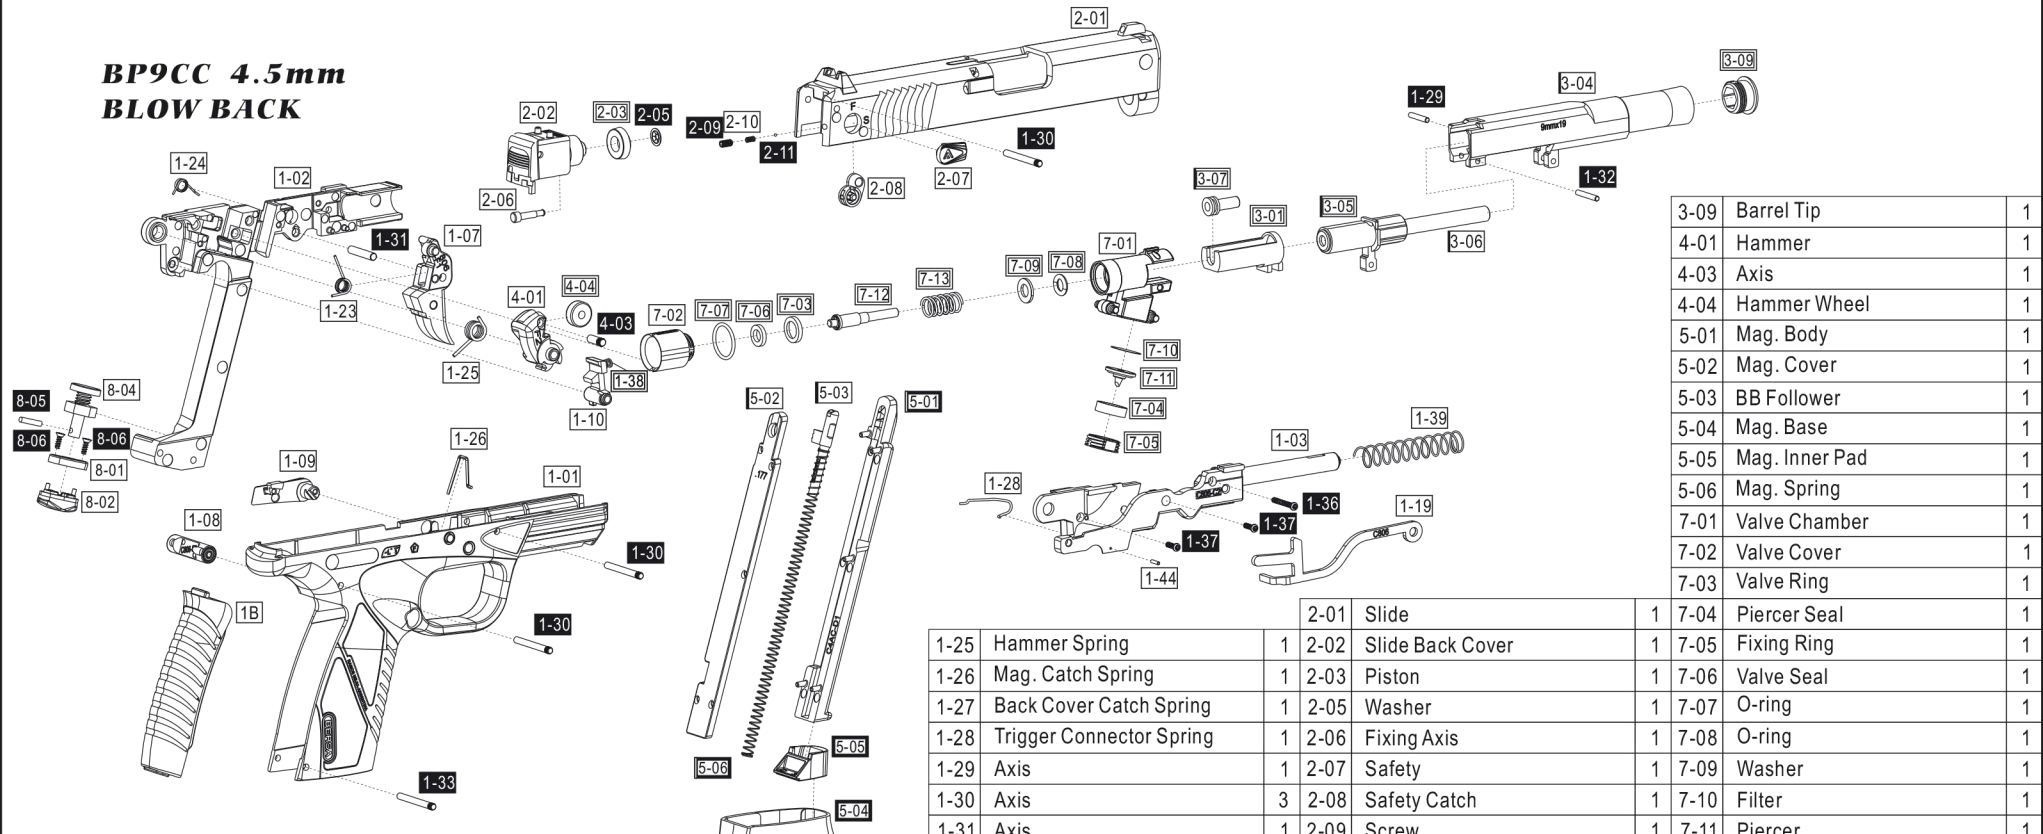

Airgun, GBB, MS, CO2, 4.5mm, BERSA BP9CC - 17301

BP9CC 4.5mm BLOW BACK

3-09	Barrel Tip	1
4-01	Hammer	1
4-03	Axis	1
4-04	Hammer Wheel	1
5-01	Mag. Body	1
5-02	Mag. Cover	1
5-03	BB Follower	1
5-04	Mag. Base	1
5-05	Mag. Inner Pad	1
5-06	Mag. Spring	1
7-01	Valve Chamber	1
7-02	Valve Cover	1
7-03	Valve Ring	1

1-25	Hammer Spring	1	2-01	Slide	1	7-04	Piercer Seal	1
1-26	Mag. Catch Spring	1	2-02	Slide Back Cover	1	7-05	Fixing Ring	1
1-27	Back Cover Catch Spring	1	2-03	Piston	1	7-06	Valve Seal	1
1-28	Trigger Connector Spring	1	2-05	Washer	1	7-07	O-ring	1
1-29	Axis	1	2-06	Fixing Axis	1	7-08	O-ring	1
1-30	Axis	3	2-07	Safety	1	7-09	Washer	1
1-31	Axis	1	2-08	Safety Catch	1	7-10	Filter	1
1-32	Axis	1	2-09	Screw	1	7-11	Piercer	1
1-33	Axis	1	2-10	Safety Catch Spring	1	7-12	Valve	1
1-36	Screw	1	2-11	Steel Ball	1	7-13	Valve Spring	1
1-37	Screw	2	3-01	BB Carry Parts	1	8-01	Knob Seat	1
1-38	Hammer Stopper Spring	1	3-04	Outer Barrel	1	8-02	Knob Cover	1
1-39	Recoil Spring	1	3-05	BB Holder	1	8-04	Piercing Level Screw	1
1-44	Hammer Axis	1	3-06	Internal Barrel	1	8-05	Axis	1
			3-07	BB Pusher	1	8-06	Screw	2

1-01	Frame	1			
1-02	Body Seat	1	1-08	Mag. Catch	1
1-03	Body Cover	1	1-09	Slide Stop	1
1-04	Back Cover	1	1-10	Hammer Stopper	1
1-05	Back Cover Catch	1	1-19	Trigger Connector	1
1-06	Heavy Weight	1	1-23	Trigger Spring	1
1-07	Trigger	1	1-24	Slide Stop Spring	1